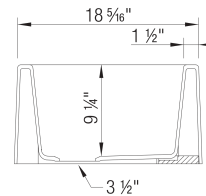

Warranty

BLANCO offers a limited lifetime warranty on all sinks and faucets, as well as a one-year warranty on all custom accessories.

Code/Standards Compliance

BLANCO sinks and faucets are third-party tested and certified to standards and listed by applicable certification bodies. For more information on individual product listings, contact our office or listing organization.

View our how-to videos to learn more about installing and caring for BLANCO products:
<https://www.blanco.com/us-en/service/how-to-videos/how-to-videos-for-sinks/>

Questions? Contact us today

BLANCO America, Inc.
110 Mount Holly By-Pass
Lumberton, NJ 08048

Phone & Fax
Phone: 888-668-6201
Fax: 609-668-6211

While BLANCO endeavors to provide accurate information, all dimensions are nominal, cannot be guaranteed, and are subject to change or cancellation. BLANCO assumes no responsibility for use of superseded or voided specifications.