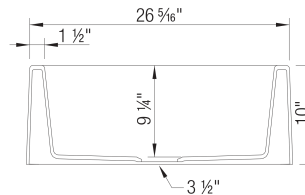

Codes & Standards

CSA B45.8-18/ IAPMO Z403-2018

Optional Accessories

CapFlow Strainer Cover	517666
Floating Sink Grid	233530
Sink Grid	237527
Beech Cutting Board	235010