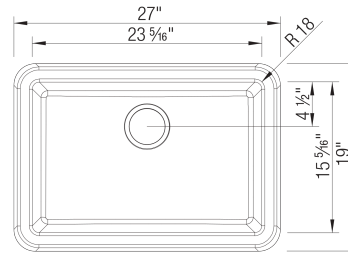

### Design and Planning Tips

- Min cabinet size: 30 in ( 762 mm )
- Apron front height: 10 in