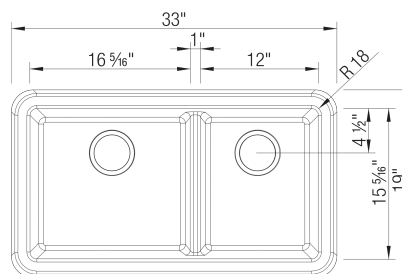

## Design and Planning Tips

- Min cabinet size: 36 in ( 914 mm )
- Apron front height: 10 in
- Rim height: 10 in