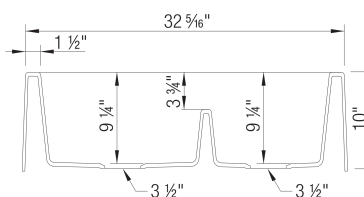

Codes & Standards

CSA B45.8-18/ IAPMO Z403-2018

Optional Accessories

Sink Grid (Small Bowl)	237525
Sink Grid (Large Bowl)	237526
Floating Sink Grid	233530
Beech Cutting Board	235010
CapFlow Strainer Cover	517666