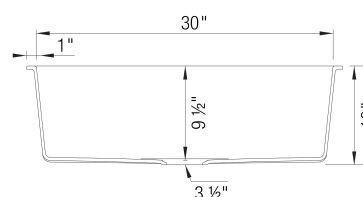

- Min cabinet size: 36 in (914 mm)

What is included:
Installation instructions, Cut-out template, Limited
Lifetime Warranty

Codes & Standards

CSA B45.8-18/ IAPMO Z403-2018

Optional Accessories

Sink Grid	221206
Floating Grid	233535
CapFlow Strainer Cover	517666
Undermount Clips	440851
Deluxe Steel Strainer	440029
Storage Caddy 40	527668