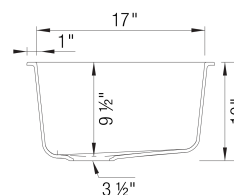

- Min cabinet size: 36 in (914 mm)

What is included:
Installation instructions, Cut-out template, Limited
Lifetime Warranty

Codes & Standards

CSA B45.8-18/ IAPMO Z403-2018

Optional Accessories

Sink Grid	221206
Floating Grid	233535
CapFlow Strainer Cover	517666
Undermount Clips	440851
Deluxe Steel Strainer	440029
Storage Caddy 40	527668