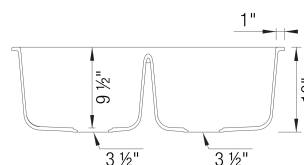

### Design and Planning Tips

- Min cabinet size: 36 in ( 914 mm )

What is included:  
Installation instructions, Cut-out template, Limited  
Lifetime Warranty