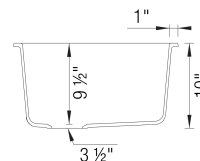

Warranty

BLANCO offers a limited lifetime warranty on all sinks and faucets, as well as a one-year warranty on all custom accessories.

Code/Standards Compliance

BLANCO sinks and faucets are third-party tested and certified to standards and listed by applicable certification bodies. For more information on individual product listings, contact our office or listing organization.

View our how-to videos to learn more about installing and caring for BLANCO products:
<https://www.blanco.com/us-en/service/how-to-videos/how-to-videos-for-sinks/>

Questions? Contact us today

BLANCO America, Inc.
110 Mount Holly By-Pass
Lumberton, NJ 08048

Phone & Fax
Phone: 888-668-6201
Fax: 609-668-6211

While BLANCO endeavors to provide accurate information, all dimensions are nominal, cannot be guaranteed, and are subject to change or cancellation. BLANCO assumes no responsibility for use of superseded or voided specifications.