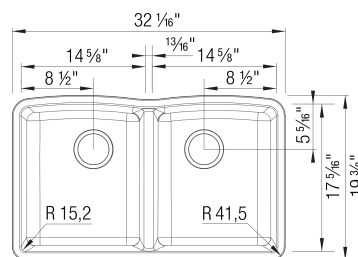

### Design and Planning Tips

- Min cabinet size: 36 in ( 914 mm )

What is included:  
Installation instructions, Cut-out template, Limited  
Lifetime Warranty