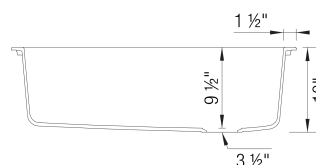

### Design and Planning Tips

- Min cabinet size: 36 in ( 914 mm )

What is included:

Installation instructions, Cut-out template, Drop-in clips, Limited Lifetime Warranty

6 additional knock-out holes for accessories