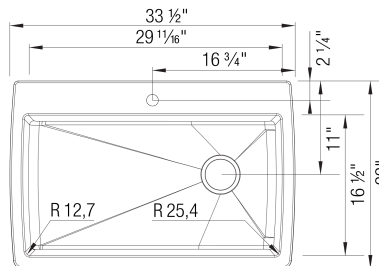

### Design and Planning Tips

- Min cabinet size: 36 in ( 914 mm )

What is included:

Installation instructions, Cut-out template, Drop-in clips, Limited Lifetime Warranty

6 additional knock-out holes for accessories