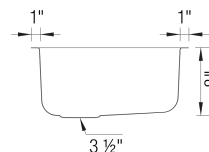

STELLAR Equal Double Stainless steel brushed finish

Warranty

BLANCO offers a limited lifetime warranty on all sinks and faucets, as well as a one-year warranty on all custom accessories.

Code/Standards Compliance

BLANCO sinks and faucets are third-party tested and certified to standards and listed by applicable certification bodies. For more information on individual product listings, contact our office or listing organization.

View our how-to videos to learn more about installing and caring for BLANCO products:
<https://www.blanco.com/us-en/service/how-to-videos/how-to-videos-for-sinks/>

Questions? Contact us today

BLANCO America, Inc.
110 Mount Holly By-Pass
Lumberton, NJ 08048

Phone & Fax
Phone: 888-668-6201
Fax: 609-668-6211

While BLANCO endeavors to provide accurate information, all dimensions are nominal, cannot be guaranteed, and are subject to change or cancellation. BLANCO assumes no responsibility for use of superseded or voided specifications.