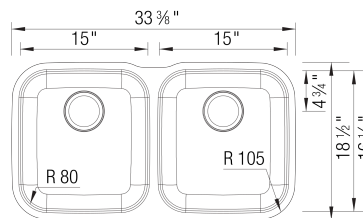

Sink Specifications

Color	SKU
brushed finish	441020

Design and Planning Tips

- Min cabinet size: 36 in (914 mm)

What is included:

Installation instructions, Cut-out template, Limited Lifetime Warranty

Codes & Standards

ASME A112.19.3-2017/CSA B45.4-17

Optional Accessories

Sink Grid	515296
3-in-1 Basket Strainer	441231
CapFlow Strainer Cover	517666
Sink clips	212594
Foldable Grid	238483

STELLAR Equal Double Stainless steel brushed finish