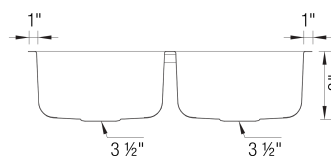

STELLAR Equal Double Stainless steel brushed finish

Warranty

BLANCO offers a limited lifetime warranty on all sinks and faucets, as well as a one-year warranty on all custom accessories.

Code/Standards Compliance

BLANCO sinks and faucets are third-party tested and certified to standards and listed by applicable certification bodies. For more information on individual product listings, contact our office or listing organization.

View our how-to videos to learn more about installing and caring for BLANCO products:
<https://www.blanco.com/us-en/service/how-to-videos/how-to-videos-for-sinks/>

Questions? Contact us today

BLANCO America, Inc.
110 Mount Holly By-Pass
Lumberton, NJ 08048

Phone & Fax
Phone: 888-668-6201
Fax: 609-668-6211

While BLANCO endeavors to provide accurate information, all dimensions are nominal, cannot be guaranteed, and are subject to change or cancellation. BLANCO assumes no responsibility for use of superseded or voided specifications.