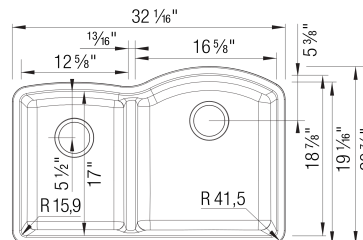

DIAMOND 1³/₄ Reverse Low Divide SILGRANIT

Sink Specifications

Color	SKU
Anthracite	441598
Café	441609
Cinder	441600
White	441603
Truffle	441608
Coal Black	442911
Soft White	443066
Volcano Gray	443103

Design and Planning Tips

- Min cabinet size: 36 in (914 mm)

What is included:
Installation instructions, Cut-out template, Limited Lifetime Warranty

Codes & Standards

CSA B45.8-18/ IAPMO Z403-2018

Optional Accessories

Sink Grid (Small bowl)	231342
Floating Dish Rack	236431
Sink Grid (Large Bowl)	231343
CapFlow Strainer Cover	517666
Undermount Clips	440851

Warranty

BLANCO offers a limited lifetime warranty on all sinks and faucets, as well as a one-year warranty on all custom accessories.

Code/Standards Compliance

BLANCO sinks and faucets are third-party tested and certified to standards and listed by applicable certification bodies. For more information on individual product listings, contact our office or listing organization.

View our how-to videos to learn more about installing and caring for BLANCO products:
<https://www.blanco.com/us-en/service/how-to-videos/how-to-videos-for-sinks/>

Questions? Contact us today

BLANCO America, Inc.
110 Mount Holly By-Pass
Lumberton, NJ 08048

Phone & Fax
Phone: 888-668-6201
Fax: 609-668-6211

While BLANCO endeavors to provide accurate information, all dimensions are nominal, cannot be guaranteed, and are subject to change or cancellation. BLANCO assumes no responsibility for use of superseded or voided specifications.