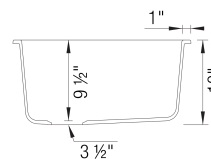

- Min cabinet size: 36 in (914 mm)

What is included:
Installation instructions, Cut-out template, Limited Lifetime Warranty

Codes & Standards

CSA B45.8-18/ IAPMO Z403-2018

Optional Accessories

Sink Grid (Small bowl)	231342
Floating Dish Rack	236431
Sink Grid (Large Bowl)	231343
CapFlow Strainer Cover	517666
Undermount Clips	440851