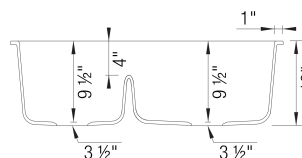

- Min cabinet size: 36 in (914 mm)

What is included:
Installation instructions, Cut-out template, Limited Lifetime Warranty

Codes & Standards

CSA B45.8-18/ IAPMO Z403-2018

Optional Accessories

Sink Grid (Small bowl)	231342
Floating Dish Rack	236431
Sink Grid (Large Bowl)	231343
CapFlow Strainer Cover	517666
Undermount Clips	440851