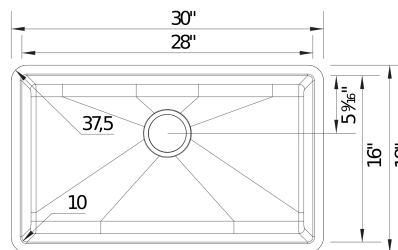

Sink Specifications

Color	SKU
White	442533
Anthracite	442534
Café	442537
Cinder	442530
Truffle	442531
Coal Black	442931
Soft White	443083
Volcano Gray	443120

PRECIS 30 SILGRANIT

Design and Planning Tips

- Min cabinet size: 33 in (838 mm)