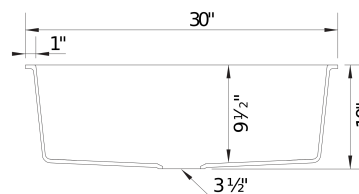

Design and Planning Tips

- Min cabinet size: 33 in (838 mm)

What is included:
Installation instructions, Cut-out template, Limited Lifetime Warranty

Codes & Standards

CSA B45.8-18/ IAPMO Z403-2018