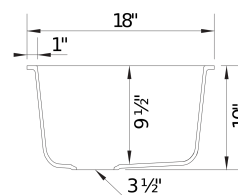

Optional Accessories

Sink Grid	236593
Floating Grid	233542
CapFlow Strainer Cover	517666
Undermount Clips	440851

Warranty

BLANCO offers a limited lifetime warranty on all sinks and faucets, as well as a one-year warranty on all custom accessories.

Code/Standards Compliance

BLANCO sinks and faucets are third-party tested and certified to standards and listed by applicable certification bodies. For more information on individual product listings, contact our office or listing organization.

View our how-to videos to learn more about installing and caring for BLANCO products:
<https://www.blanco.com/us-en/service/how-to-videos/how-to-videos-for-sinks/>

Questions? Contact us today

BLANCO America, Inc.
110 Mount Holly By-Pass
Lumberton, NJ 08048

Phone & Fax
Phone: 888-668-6201
Fax: 609-668-6211

While BLANCO endeavors to provide accurate information, all dimensions are nominal, cannot be guaranteed, and are subject to change or cancellation. BLANCO assumes no responsibility for use of superseded or voided specifications.