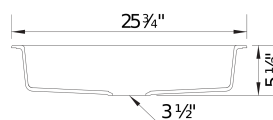

## Design and Planning Tips

- Min cabinet size: 27 in ( 686 mm )

What is included:  
Installation instructions, Cut-out template, Limited  
Lifetime Warranty