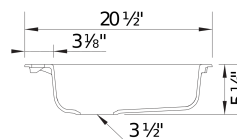

Optional Accessories

CapFlow Strainer Cover	517666
Undermount Clips	440851
Sink Grid	236594

Warranty

BLANCO offers a limited lifetime warranty on all sinks and faucets, as well as a one-year warranty on all custom accessories.

Code/Standards Compliance

BLANCO sinks and faucets are third-party tested and certified to standards and listed by applicable certification bodies. For more information on individual product listings, contact our office or listing organization.

View our how-to videos to learn more about installing and caring for BLANCO products:
<https://www.blanco.com/us-en/service/how-to-videos/how-to-videos-for-sinks/>

Questions? Contact us today

BLANCO America, Inc.
110 Mount Holly By-Pass
Lumberton, NJ 08048

Phone & Fax
Phone: 888-668-6201
Fax: 609-668-6211

While BLANCO endeavors to provide accurate information, all dimensions are nominal, cannot be guaranteed, and are subject to change or cancellation. BLANCO assumes no responsibility for use of superseded or voided specifications.