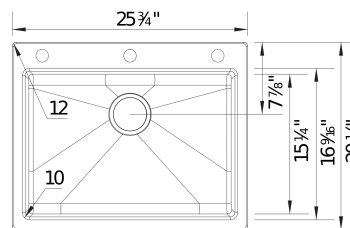

## Design and Planning Tips

- Min cabinet size: 27 in ( 686 mm )

What is included:  
Installation instructions, Cut-out template, Limited  
Lifetime Warranty