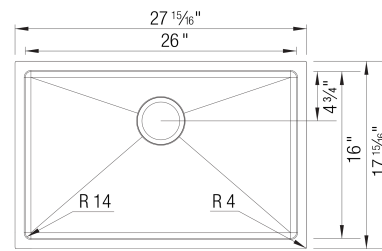

QUATRUS R15 28 Stainless steel satin polish

Warranty

BLANCO offers a limited lifetime warranty on all sinks and faucets, as well as a one-year warranty on all custom accessories.

Code/Standards Compliance

BLANCO sinks and faucets are third-party tested and certified to standards and listed by applicable certification bodies. For more information on individual product listings, contact our office or listing organization.

View our how-to videos to learn more about installing and caring for BLANCO products:
<https://www.blanco.com/us-en/service/how-to-videos/how-to-videos-for-sinks/>

Questions? Contact us today

BLANCO America, Inc.
110 Mount Holly By-Pass
Lumberton, NJ 08048

Phone & Fax
Phone: 888-668-6201
Fax: 609-668-6211

While BLANCO endeavors to provide accurate information, all dimensions are nominal, cannot be guaranteed, and are subject to change or cancellation. BLANCO assumes no responsibility for use of superseded or voided specifications.