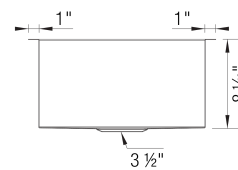

PRECISION R0 Bar

Stainless steel Satin brushed finish

Warranty

BLANCO offers a limited lifetime warranty on all sinks and faucets, as well as a one-year warranty on all custom accessories.

Code/Standards Compliance

BLANCO sinks and faucets are third-party tested and certified to standards and listed by applicable certification bodies. For more information on individual product listings, contact our office or listing organization.

View our how-to videos to learn more about installing and caring for BLANCO products:
<https://www.blanco.com/us-en/service/how-to-videos/how-to-videos-for-sinks/>

Questions? Contact us today

BLANCO America, Inc.
110 Mount Holly By-Pass
Lumberton, NJ 08048

Phone & Fax
Phone: 888-668-6201
Fax: 609-668-6211

While BLANCO endeavors to provide accurate information, all dimensions are nominal, cannot be guaranteed, and are subject to change or cancellation. BLANCO assumes no responsibility for use of superseded or voided specifications.