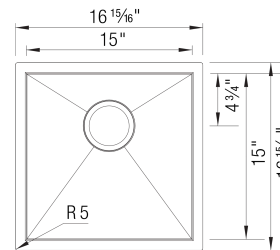

PRECISION R0 Bar

Stainless steel Satin brushed finish

Warranty

BLANCO offers a limited lifetime warranty on all sinks and faucets, as well as a one-year warranty on all custom accessories.

Code/Standards Compliance

BLANCO sinks and faucets are third-party tested and certified to standards and listed by applicable certification bodies. For more information on individual product listings, contact our office or listing organization.

View our how-to videos to learn more about installing and caring for BLANCO products:
<https://www.blanco.com/us-en/service/how-to-videos/how-to-videos-for-sinks/>

Questions? Contact us today

BLANCO America, Inc.
110 Mount Holly By-Pass
Lumberton, NJ 08048

Phone & Fax
Phone: 888-668-6201
Fax: 609-668-6211

While BLANCO endeavors to provide accurate information, all dimensions are nominal, cannot be guaranteed, and are subject to change or cancellation. BLANCO assumes no responsibility for use of superseded or voided specifications.