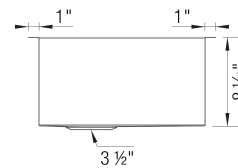

PRECISION R0 Bar

Stainless steel Satin brushed finish

Warranty

BLANCO offers a limited lifetime warranty on all sinks and faucets, as well as a one-year warranty on all custom accessories.

Code/Standards Compliance

BLANCO sinks and faucets are third-party tested and certified to standards and listed by applicable certification bodies. For more information on individual product listings, contact our office or listing organization.

View our how-to videos to learn more about installing and caring for BLANCO products:
<https://www.blanco.com/us-en/service/how-to-videos/how-to-videos-for-sinks/>

Questions? Contact us today

BLANCO America, Inc.
110 Mount Holly By-Pass
Lumberton, NJ 08048

Phone & Fax
Phone: 888-668-6201
Fax: 609-668-6211

While BLANCO endeavors to provide accurate information, all dimensions are nominal, cannot be guaranteed, and are subject to change or cancellation. BLANCO assumes no responsibility for use of superseded or voided specifications.