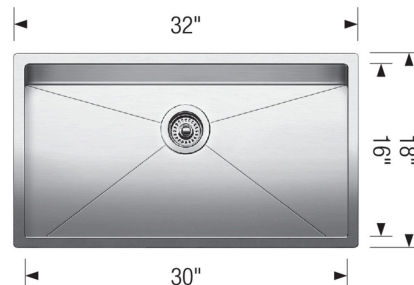

PRECISION R10 16 Super Single Stainless steel satin polish

Sink Specifications

Color	SKU
satin polish	515823

Design and Planning Tips

- Min cabinet size: 36 in (914 mm)

What is included:

Installation instructions, Cut-out template, Limited Lifetime Warranty

Codes & Standards

ASME A112.19.3-2017/CSA B45.4-17

Optional Accessories

Colander	224387
Sink Grid	231599
CapFlow Strainer Cover	517666
Sink clips	212594
Foldable Grid	238483

Warranty

BLANCO offers a limited lifetime warranty on all sinks and faucets, as well as a one-year warranty on all custom accessories.

Code/Standards Compliance

BLANCO sinks and faucets are third-party tested and certified to standards and listed by applicable certification bodies. For more information on individual product listings, contact our office or listing organization.

View our how-to videos to learn more about installing and caring for BLANCO products:
<https://www.blanco.com/us-en/service/how-to-videos/how-to-videos-for-sinks/>

Questions? Contact us today

BLANCO America, Inc.
110 Mount Holly By-Pass
Lumberton, NJ 08048

Phone & Fax
Phone: 888-668-6201
Fax: 609-668-6211

While BLANCO endeavors to provide accurate information, all dimensions are nominal, cannot be guaranteed, and are subject to change or cancellation. BLANCO assumes no responsibility for use of superseded or voided specifications.