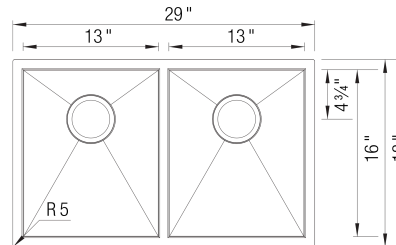

### Design and Planning Tips

- Min cabinet size: 36 in ( 914 mm )

What is included:  
Installation instructions, Cut-out template, Limited Lifetime Warranty