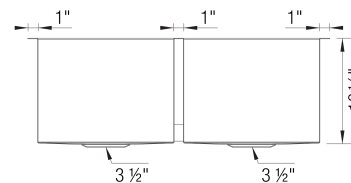

Warranty

BLANCO offers a limited lifetime warranty on all sinks and faucets, as well as a one-year warranty on all custom accessories.

Code/Standards Compliance

BLANCO sinks and faucets are third-party tested and certified to standards and listed by applicable certification bodies. For more information on individual product listings, contact our office or listing organization.

View our how-to videos to learn more about installing and caring for BLANCO products:
<https://www.blanco.com/us-en/service/how-to-videos/how-to-videos-for-sinks/>

Questions? Contact us today

BLANCO America, Inc.
110 Mount Holly By-Pass
Lumberton, NJ 08048

Phone & Fax
Phone: 888-668-6201
Fax: 609-668-6211

While BLANCO endeavors to provide accurate information, all dimensions are nominal, cannot be guaranteed, and are subject to change or cancellation. BLANCO assumes no responsibility for use of superseded or voided specifications.