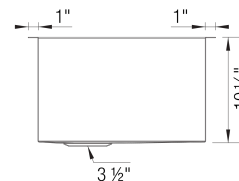

Warranty

BLANCO offers a limited lifetime warranty on all sinks and faucets, as well as a one-year warranty on all custom accessories.

Code/Standards Compliance

BLANCO sinks and faucets are third-party tested and certified to standards and listed by applicable certification bodies. For more information on individual product listings, contact our office or listing organization.

View our how-to videos to learn more about installing and caring for BLANCO products:
<https://www.blanco.com/us-en/service/how-to-videos/how-to-videos-for-sinks/>

Questions? Contact us today

BLANCO America, Inc.
110 Mount Holly By-Pass
Lumberton, NJ 08048

Phone & Fax
Phone: 888-668-6201
Fax: 609-668-6211

While BLANCO endeavors to provide accurate information, all dimensions are nominal, cannot be guaranteed, and are subject to change or cancellation. BLANCO assumes no responsibility for use of superseded or voided specifications.