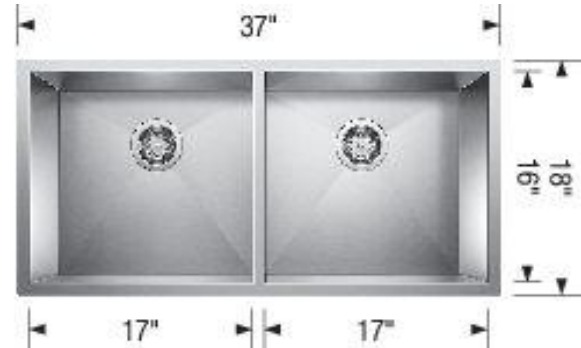

PRECISION R0 Large Equal Double

Stainless steel satin polish

Sink Specifications

Color	SKU
satin polish	516212

Design and Planning Tips

- Min cabinet size: 39 in (991 mm)

What is included:

Installation instructions, Cut-out template, Limited Lifetime Warranty

Codes & Standards

ASME A112.19.3-2017/CSA B45.4-17

Optional Accessories

Colander	224387
Sink Grid (Large Bowl)	223190
Sink clips	212594
Foldable Grid	238483

Warranty

BLANCO offers a limited lifetime warranty on all sinks and faucets, as well as a one-year warranty on all custom accessories.

Code/Standards Compliance

BLANCO sinks and faucets are third-party tested and certified to standards and listed by applicable certification bodies. For more information on individual product listings, contact our office or listing organization.

View our how-to videos to learn more about installing and caring for BLANCO products:
<https://www.blanco.com/us-en/service/how-to-videos/how-to-videos-for-sinks/>

Questions? Contact us today

BLANCO America, Inc.
110 Mount Holly By-Pass
Lumberton, NJ 08048

Phone & Fax
Phone: 888-668-6201
Fax: 609-668-6211

While BLANCO endeavors to provide accurate information, all dimensions are nominal, cannot be guaranteed, and are subject to change or cancellation. BLANCO assumes no responsibility for use of superseded or voided specifications.