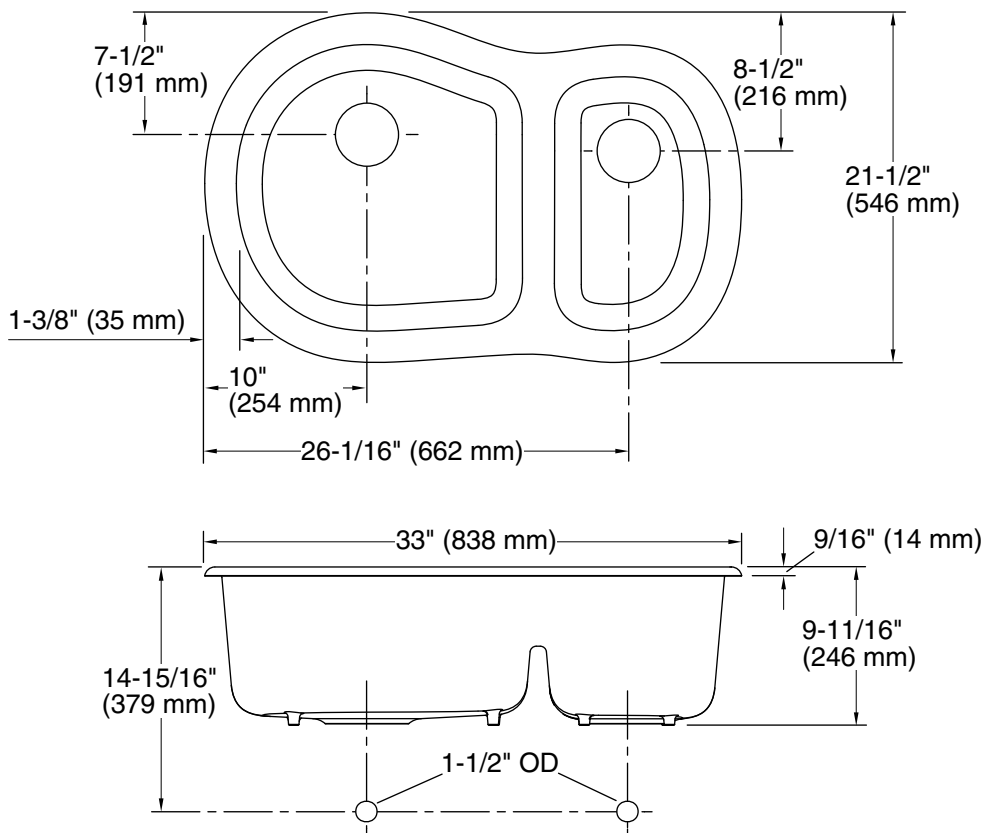

Iron/Tones®
Smart Divide® 33" top-/undermount double-bowl
kitchen sink
K-6498

Features

- 36" (914 mm) minimum base cabinet width for undermount installation
- Large/medium bowls
- 9" (229 mm) depth provides generous workspace
- Smart Divide® feature offers a lower bowl divider that increases workspace versatility

Optional Products/Accessories

- K-6070 Left-bowl sink rack for Iron/Tones® kitchen sink
- K-6071 Right-bowl sink rack for Iron/Tones® kitchen sink
- K-11352 Disposal Flange with Stopper

Codes/Standards

- ASME A112.19.1/CSA B45.2
- IAPMO Certification

**KOHLER® Enameled Cast Iron
Kitchen and Bathroom Sink Lifetime
Limited Warranty**

See website for detailed warranty information.

Technical Information

All product dimensions are nominal.

Bowl area (Left):	Length: 18-3/8" (467 mm)
	Width: 18-3/4" (476 mm)
	Bowl depth: 9" (229 mm)
	Water depth: 9" (229 mm)
Bowl area (Right):	Length: 10-5/16" (262 mm)
	Width: 16-13/16" (427 mm)
	Bowl depth: 9" (229 mm)
	Water depth: 9" (229 mm)
Drain hole:	3-7/8" (98 mm)
Template:	1048398-7, required, included