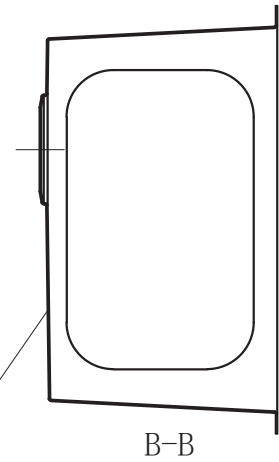

MSI and UPC are stamped on the undercoating of sink bottom