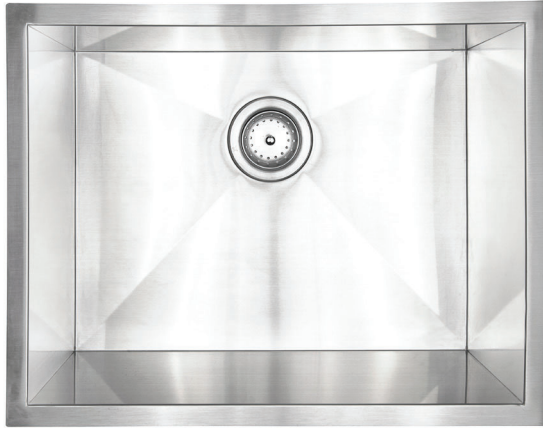

MSI STAINLESS STEEL SINKS

SINGLE BOWL HANDCRAFTED 2318

SIN-16-SINBWL-WEL-2318

This handcrafted stainless-steel sink has a contemporary look that's sure to earn compliments.

Constructed with 16-gauge stainless steel for reliable durability, it offers one generously sized basin that's 10" deep. An ideal choice for those who don't want to sacrifice style for practicality, this sink is not only handsome, it includes sound shielding pads as well as a gorgeous muted finish that helps minimize water spots and small scratches.

Long lasting quality and elegance come together in this popular sink.

DRAWING:

SPECS

Overall Size: **23" x 18"**

Bowl Size: **21" x 16"**

Thickness: **16G**

Depth: **10"**

Drain Opening: **3½"**

Type: **Handcrafted**

Finish: **Satin Brushed**

Stainless Steel Grade: **304**

Minimum Cabinet Size: **26"**

Matching Grid: **SIN-16-GRID-WEL-2318 ***

* Available to buy separately.

Sound dampening pad with undercoating