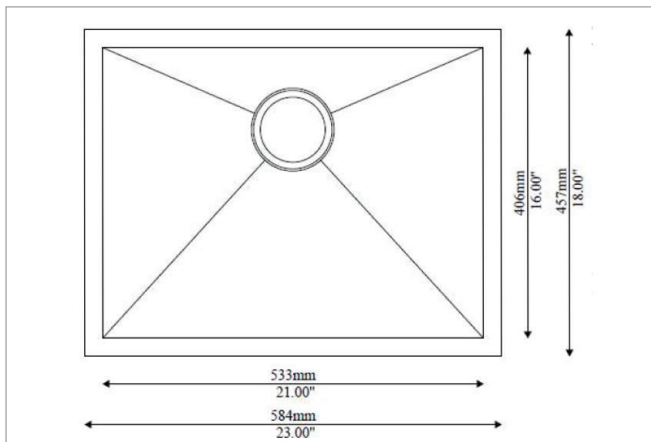

MSI STAINLESS STEEL SINKS

SINGLE BOWL HANDCRAFTED 2318

SIN-16-SINBWL-WEL-2318

This handcrafted stainless-steel sink has a contemporary look that's sure to earn compliments.

Constructed with 16-gauge stainless steel for reliable durability, it offers one generously sized basin that's 10" deep. An ideal choice for those who don't want to sacrifice style for practicality, this sink is not only handsome, it includes sound shielding pads as well as a gorgeous muted finish that helps minimize water spots and small scratches.

Long lasting quality and elegance come together in this popular sink.

DRAWING:

SPECS

Overall Size: **23" x 18"**

Bowl Size: **21" x 16"**

Thickness: **16G**

Depth: **10"**

Drain Opening: **3½"**

Type: **Handcrafted**

Finish: **Satin Brushed**

Stainless Steel Grade: **304**

Minimum Cabinet Size: **26"**

Matching Grid: **SIN-16-GRID-WEL-2318 ***

* Available to buy separately.

Sound dampening pad with undercoating