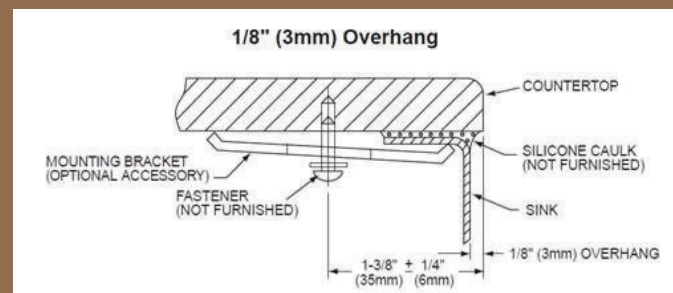

Electronic Template Mounting Option
(Download DXF File from www.msisurfaces.com)

NOTE: THIS UNDERMOUNT SINK IS DESIGNED TO MOUNT TO SOLID SURFACE (NON-LAMINATE) COUNTERTOP ONLY.

MSI

Making Dream Surfaces Attainable

2095 N. Batavia St Orange, CA 92865
Phone: (714) 685-7500 | Fax: (714) 685-7600

www.msisurfaces.com