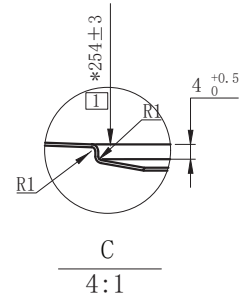

MSI and UPC are stamped on the undercoating of sink bottom