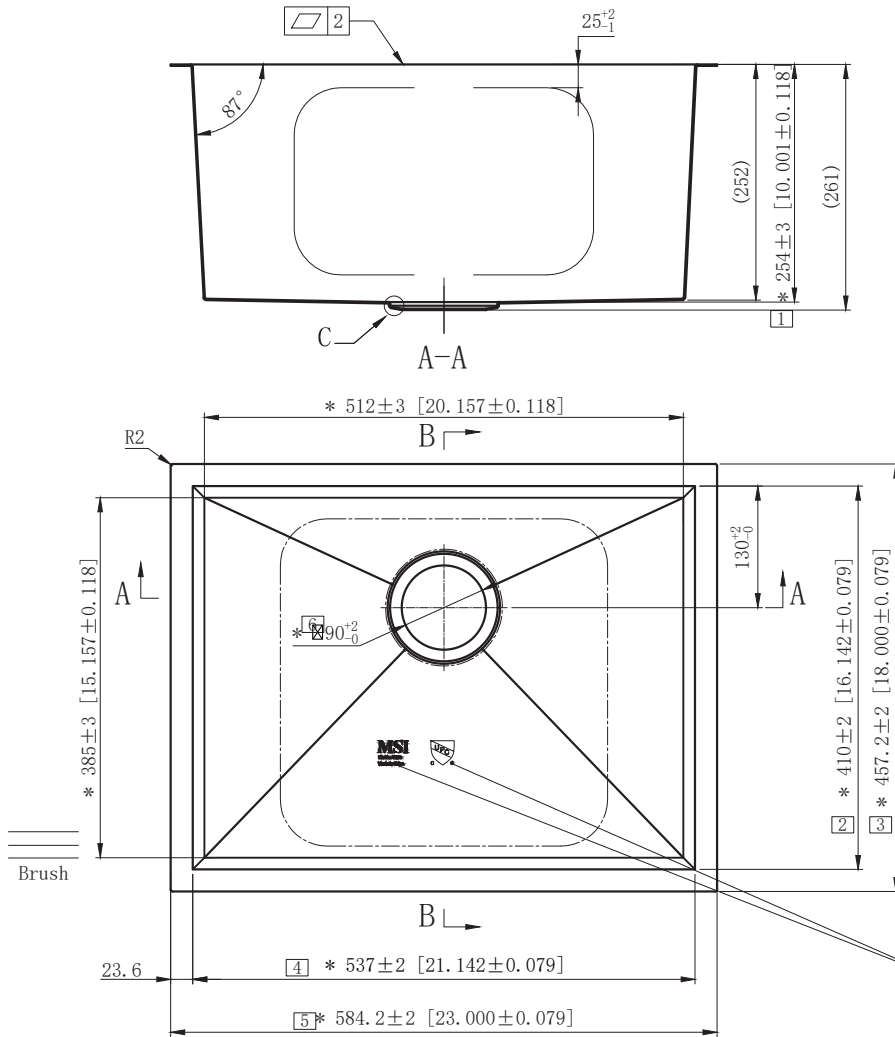

MSI and UPC are stamped on the undercoating of sink bottom