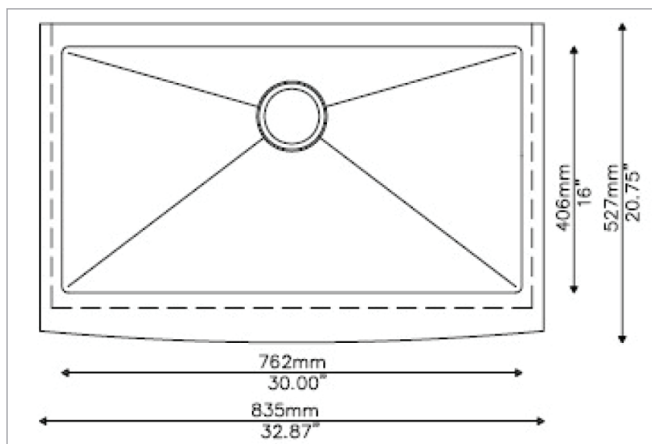

MSI STAINLESS STEEL SINKS

SINGLE BOWL HANDCRAFTED FARMHOUSE WITH APRON 3321

SIN-16-SINBWL-WEL-3321FSAF

This handcrafted single bowl undermount sink features a slightly curved apron for that sought-after finished look. Constructed with 16-gauge stainless steel for reliable durability, it offers one generously sized basin that's 10" deep. Big family dinners? No problem.

Long lasting quality and elegance come together in this popular large basin sink.

DRAWING:

SPECS

Overall Size: 32⁷/₈" x 20³/₄"

Bowl Size: 30" x 16"

Thickness: 16G

Depth: 10"

Drain Opening: 3¹/₂"

Type: Handcrafted

Finish: Satin Brushed

Stainless Steel Grade: 304

Minimum Cabinet Size: 36"

Matching Grid: SIN-16-GRID-WEL-3321FSAF *

* Available to buy separately.

Sound dampening pad with undercoating

These sinks are listed by the International Association of Plumbing and Mechanical Officials as meeting the requirements of the Uniform Plumbing Code.