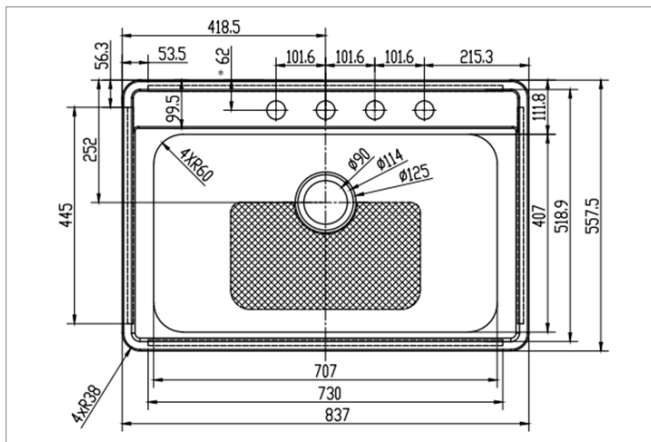

MSI STAINLESS STEEL SINKS

OVERMOUNT SINGLE BOWL

3322

SIN-18-OSINBWL-3322

Revitalize your kitchen space with our elegant 33" x 22" Single Bowl Sink, expertly crafted from durable 18-gauge stainless steel. Designed with an elongated form for a modern touch, this overmount sink is perfect for islands, bar areas, laundries, and outdoor kitchens.

The 9" deep basin provides ample room for various tasks, and the interior rounded corners add a sophisticated touch. Experience convenience with an easy-to-clean surface, while the inclusion of sound shielding pads ensures a tranquil washing experience.

DRAWING:

SPECS

Finish: **33" x 22"**

Bowl Size: **27³/₄" x 16"**

Thickness: **18G**

Depth: **9"**

Drain Opening: **3¹/₂"**

Installation: **Overmount**

Finish: **Satin Brushed**

Stainless Steel Grade: **304**

Minimum Cabinet Size: **36"**

Sound dampening pad with spray undercoating

These sinks are listed by the International Association of Plumbing and Mechanical Officials as meeting the requirements of the Uniform Plumbing Code.