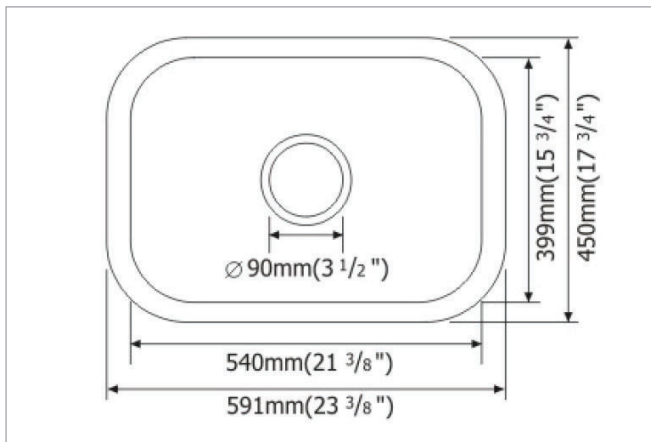

MSI STAINLESS STEEL SINKS

SINGLE BOWL 2318

SIN-18-SINBWL-2318

This rectangular single bowl 18-gauge stainless steel undermount sink is the perfect choice for islands, bar areas, laundries, and outdoor kitchens.

Sized to fit in nearly any space, its rounded rectangular shape and generous 8" deep basin accommodates a range of cookware and dishes with ease.

With sound shielding pads that make for a quiet washing experience to a beautiful brushed satin finish that minimizes water spots and small scratches, this sink works overtime to ensure your satisfaction. **Strainer included and stainless-steel grid available as an option.**

DRAWING:

SPECS

Overall Size: **23³/₈" x 17³/₄"**

Bowl Size: **21³/₈" x 16³/₄"**

Thickness: **18G**

Depth: **8"**

Drain Opening: **3¹/₂"**

Installation: **Undermount**

Finish: **Satin Brushed**

Stainless Steel Grade: **304**

Minimum Cabinet Size: **27"**

Matching Grid: **SIN-18-GRID-2318 ***

* Available to buy separately.

Sound dampening pad with undercoating

These sinks are listed by the International Association of Plumbing and Mechanical Officials as meeting the requirements of the Uniform Plumbing Code.