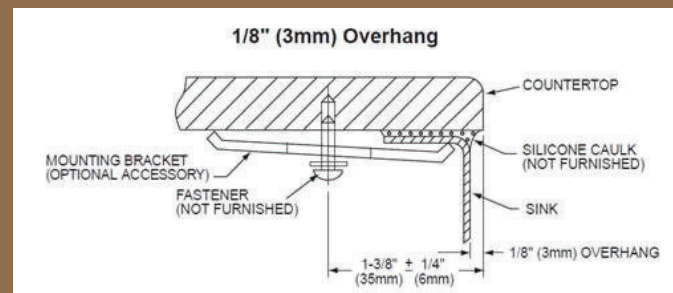

DRAWING:

SPECS

Overall Size: **23³/₈" x 17³/₄"**

Bowl Size: **21³/₈" x 16³/₄"**

Thickness: **18G**

Depth: **8"**

Drain Opening: **3¹/₂"**

Installation: **Undermount**

Finish: **Satin Brushed**

Stainless Steel Grade: **304**

Minimum Cabinet Size: **27"**

Matching Grid: **SIN-18-GRID-2318 ***

* Available to buy separately.

Sound dampening pad with undercoating

These sinks are listed by the International Association of Plumbing and Mechanical Officials as meeting the requirements of the Uniform Plumbing Code.