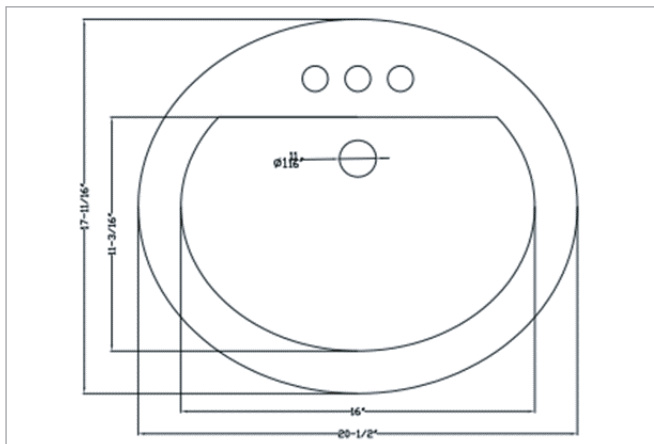

MSI PORCELAIN SINKS

OVERMOUNT WHITE OVAL 2118

SIN-POR-VOMOVLWHT-2118

Upgrade your bathroom with this elegant White Oval Porcelain Sink, measuring 21" x 18" with a generous 8" deep basin that exudes timeless charm.

DRAWING:

SPECS

Overall Size: $20\frac{1}{2}'' \times 17\frac{11}{16}''$

Bowl Size: $16\frac{1}{8}'' \times 11\frac{3}{16}''$

Depth: $7\frac{7}{8}''$

Drain Opening: $1\frac{11}{16}''$

Installation: **Overmount**