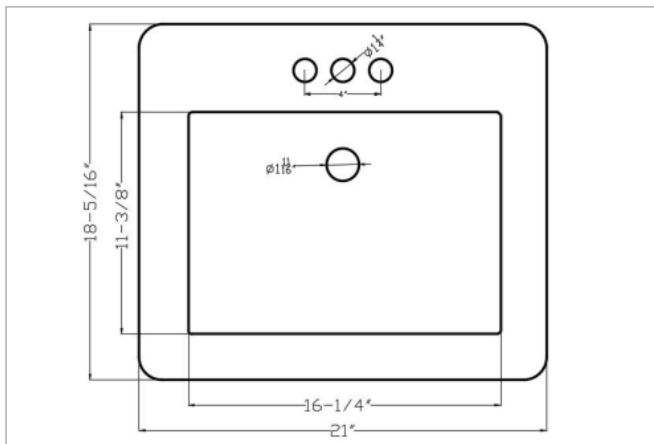

### SIN-POR-VOMRECWHT-2118

Enhance the elegance of your bathroom with this White Rectangle Porcelain Sink, measuring 21" x 18" with a spacious 8" deep basin. Featuring a sleek overmount design and a single overflow hole, this sink is perfect for master baths, guest baths, and powder rooms.

# SPECS

Overall Size: 21" x 18<sup>5</sup>/<sub>16</sub>"

Bowl Size: 16<sup>1</sup>/<sub>4</sub>" x 11<sup>3</sup>/<sub>8</sub>"

Depth: 6<sup>3</sup>/<sub>4</sub>"

Drain Opening: 1<sup>11</sup>/<sub>16</sub>"